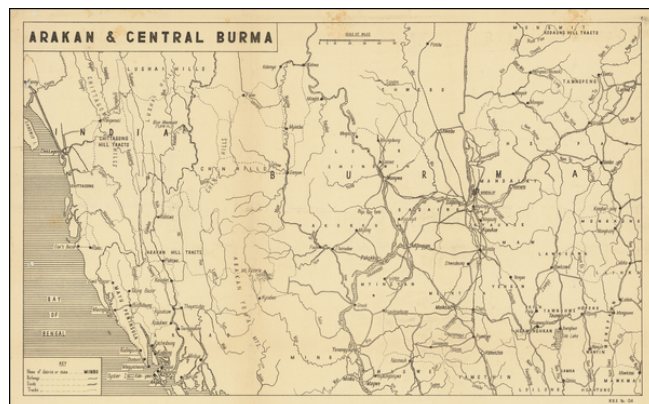

Barry Lawrence Ruderman Antique Maps Inc.

7407 La Jolla Boulevard
La Jolla, CA 92037

www.raremaps.com

(858) 551-8500
blr@raremaps.com

South China

Stock#: 63185
Map Maker: C. P. D.
Date: 1945
Place: India
Color: Uncolored
Condition: VG
Size: 25.5 x 15.5 inches
Price: \$ 145.00

Description:

Scarce Map of the War in Burmah / Myanmar

Detailed map of Burmah and India, published in India for audiences within the British Empire, providing news of the war around the world.

The present map illustrates the theater of War in Birmah, centered on Mandalay.