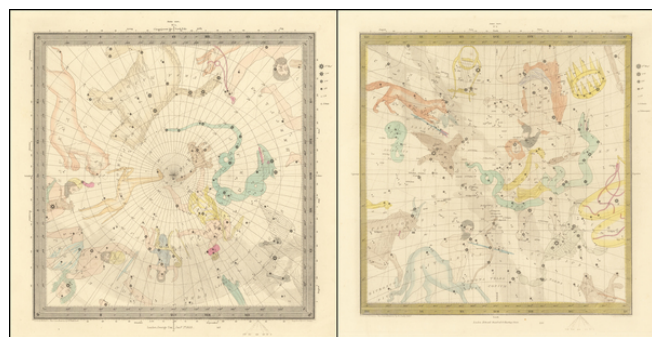

**Barry Lawrence Ruderman  
Antique Maps Inc.**

7407 La Jolla Boulevard  
La Jolla, CA 92037

[www.raremaps.com](http://www.raremaps.com)

(858) 551-8500  
[blr@raremaps.com](mailto:blr@raremaps.com)

---

**Pair of Celestial Maps (Ursa Major, Cassiopea, Persius, Saggiarius, Capricorn,  
Ophiccus, Scorpius, Hydra, Lynx, Hercules, Serpens, Dephinus, Aquila, etc.)**

**Stock#:** 63177  
**Map Maker:** SDUK  
**Date:** 1830  
**Place:** London  
**Color:** Hand Colored  
**Condition:** VG+  
**Size:** 10.5 x 11 inches (each)  
**Price:** SOLD

**Description:**

Decorative pair of Celestial Charts, embellished with hand colored constellations.