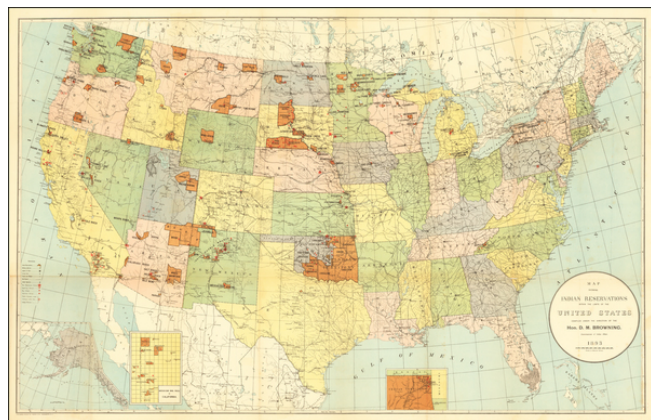

**Stock#:** 63171  
**Map Maker:** United States Bureau of Indian  
Affairs  
**Date:** 1893  
**Place:** Washington D.C.  
**Color:** Color  
**Condition:** VG  
**Size:** 33 x 21 inches  
**Price:** SOLD

**Description:**

Nice example of the Indian Affairs Commissioner's Map of the United States, published in 1893.

The present map locates all the lands reserved to Native American tribes as of 1893.

The map was issued periodically with changes over the course of the next 2 decades, tracking the evolution of the US Government's efforts to regulate and control the location of American Indians.