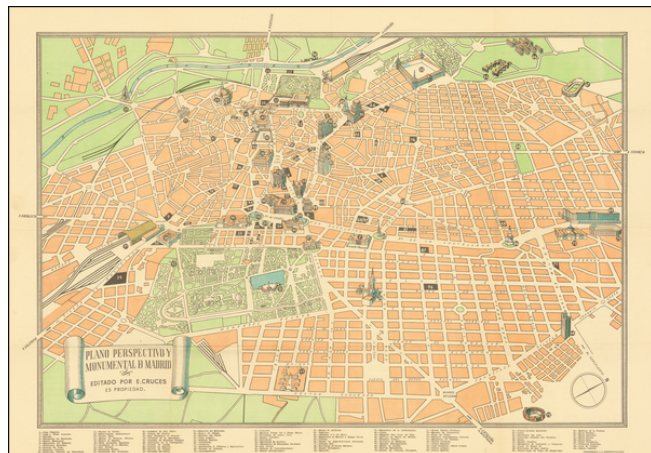

## Plano Perspectivo y Monumental De Madrid . . . .

**Stock#:** 63170  
**Map Maker:** Cruces  
**Date:** 1952 circa  
**Place:** Madrid  
**Color:** Color  
**Condition:** VG  
**Size:** 25 x 17 inches  
**Price:** \$275.00

### Description:

Scarce Tourist plan of Madrid, published in Madrid.

Includes a key locating 99 places of interest.

Major monuments are illustrated with small building vignettes.

### Rarity

The map is apparently quite rare. OCLC locates 2 examples (Utrecht University and National Library of Spain).