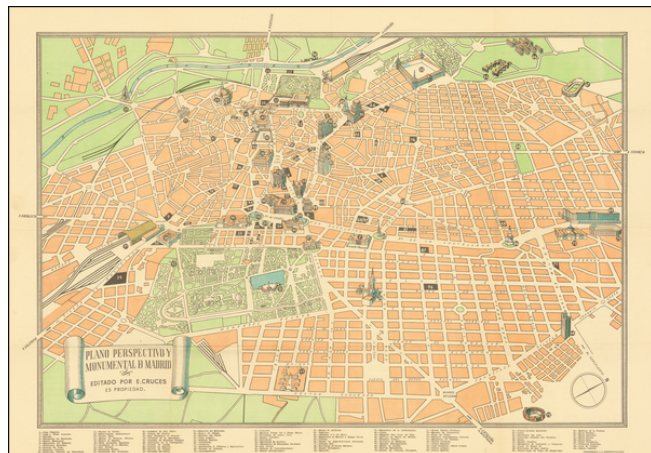

## Plano Perspectivo y Monumental De Madrid . . . .

**Stock#:** 63170  
**Map Maker:** Cruces  
**Date:** 1952 circa  
**Place:** Madrid  
**Color:** Color  
**Condition:** VG  
**Size:** 25 x 17 inches  
**Price:** \$ 245.00

### Description:

Scarce Tourist plan of Madrid, published in Madrid.

Includes a key locating 99 places of interest.

Major monuments are illustrated with small building vignettes.

### Rarity

The map is apparently quite rare. OCLC locates 2 examples (Utrecht University and National Library of Spain).