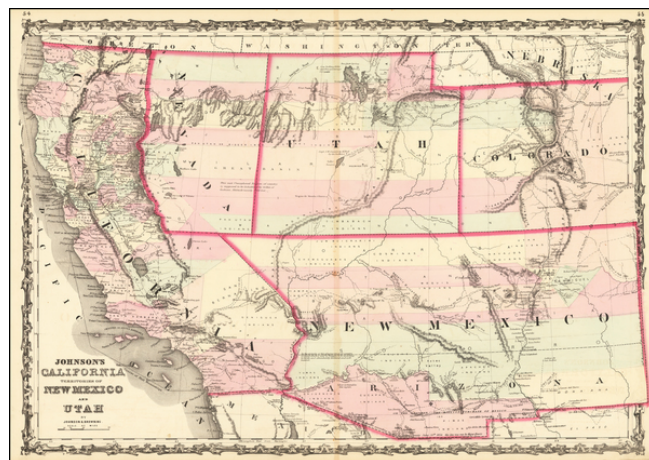

Description:

Early edition of Johnson's map of the Southwest. Despite the title, Arizona appears below New Mexico (Baylor Line), a nascent Nevada appears, taking a large chunk out of California and with a truncated bottom, Utah is far wider than its final boundary, Colorado appears for the first time.

Many counties run from California to the Western Boundary of Texas, across all of New Mexico. Colorado has no counties yet, only those extending across the border from Utah. It includes explorers routes, the major routes of commerce, towns, forts, Indian tribes, mountains, rivers, roads, mining districts, proposed railroad routes, important dates in the evolution of the US-Mexico Boundary, etc.

Johnson's map of the West is one of the most interesting and collectable maps of the period. The maps were updated annually or more often, showing profound territorial boundary changes and county formations from year to year and even within a single year. A comprehensive collection of maps of the American West is incomplete without a good run of these maps.

The present map is Ira Lourie's State 3.0, which he dates to 1861-62, with the following note from Ira Lourie's Johnson Mapping Project:

The names "UTAH" and "NEVADA" no longer overlap; NV boundary now extends in the northwest from longitude 116 past 120 to the eastern edge of Goose Lake then due S to Beckwith Pass then south along the Sierra Nevada Mtns to southern border which is the same as UT's; also CO defined out of UT, KS, NE.