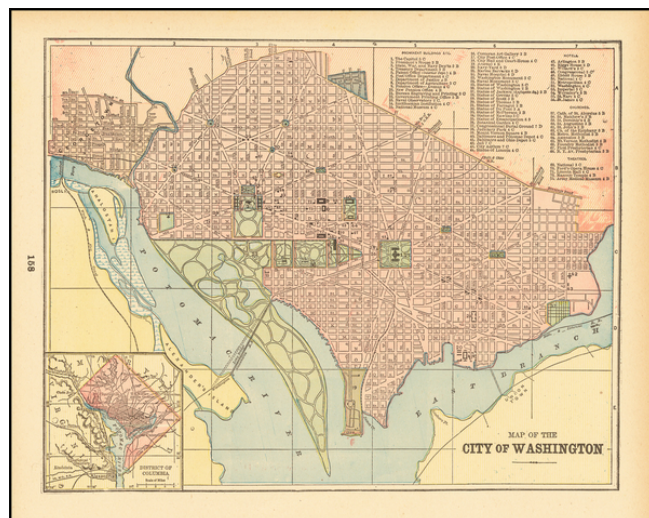

Barry Lawrence Ruderman Antique Maps Inc.

7407 La Jolla Boulevard
La Jolla, CA 92037

www.raremaps.com

(858) 551-8500
blr@raremaps.com

Map of the City of Washington

Stock#: 63138
Map Maker: People's Publishing Co.
Date: 1892
Place: Chicago
Color: Color
Condition: VG+
Size: 12 x 9.5 inches
Price: SOLD

Description:

Detailed city map of Washington, DC, showing streets, buildings, parks, bridges, hotels, theaters, churches, etc.

Detailed Condition: