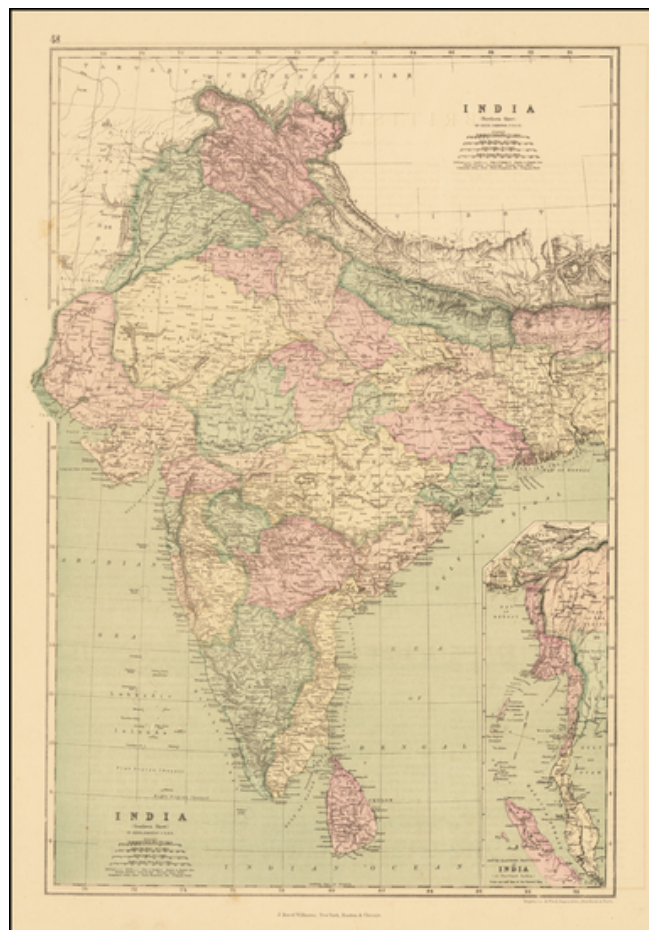

Barry Lawrence Ruderman Antique Maps Inc.

7407 La Jolla Boulevard
La Jolla, CA 92037

www.raremaps.com

(858) 551-8500
blr@raremaps.com

India

Stock#: 63127
Map Maker: Williams
Date: 1873
Place: New York
Color: Color
Condition: VG
Size: 17 x 24 inches
Price: SOLD

Description:

Striking map of India, from J David Williams' *People's Pictorial Atlas*.

Detailed Condition: