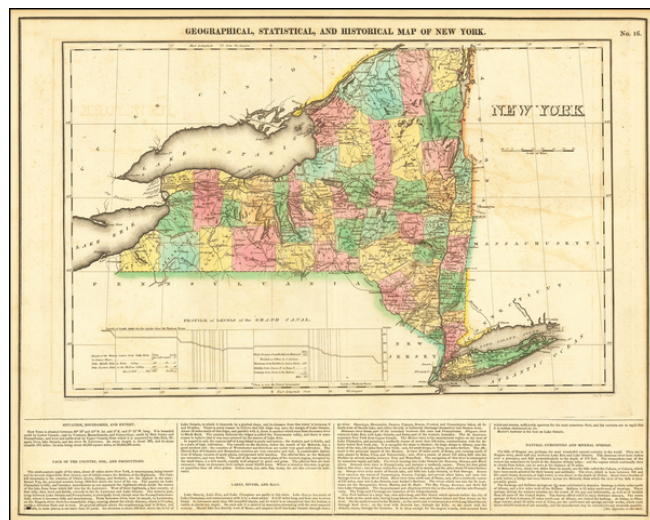

Barry Lawrence Ruderman Antique Maps Inc.

7407 La Jolla Boulevard
La Jolla, CA 92037

www.raremaps.com

(858) 551-8500
blr@raremaps.com

Geographical, Statistical and Historical Map of New York

Stock#: 63126
Map Maker: Carey & Lea
Date: 1822
Place: Philadelphia
Color: Hand Colored
Condition: VG+
Size: 20.5 x 16.5 inches
Price: \$ 275.00

Description:

Detailed early map of New York, colored by county.

A number of western and northern counties not yet formed. Shows towns, roads, rivers, canals, etc. Profile of the Grand Canal.

Detailed Condition: