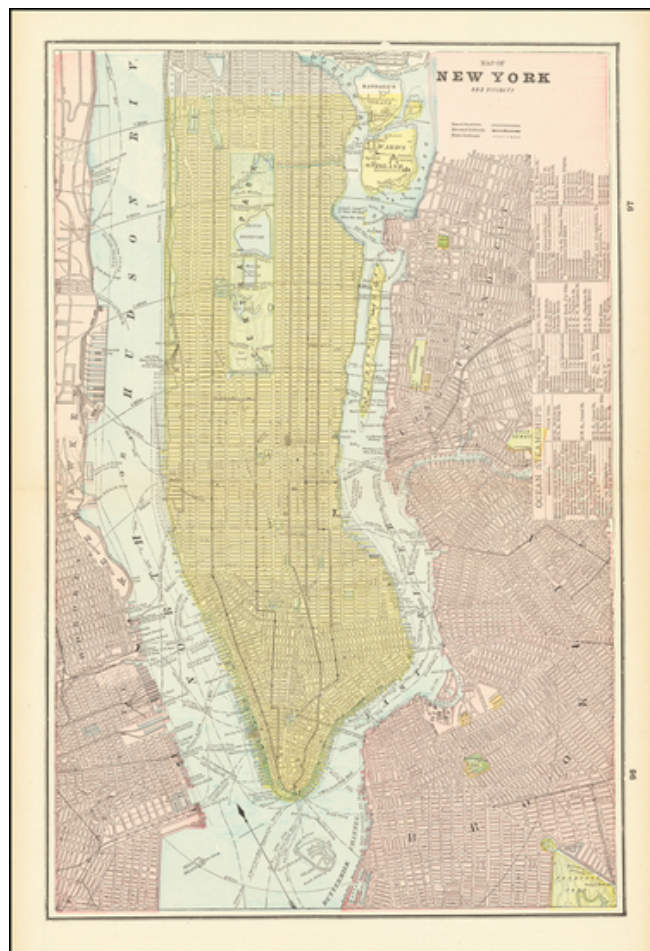

## Map of New York and Vicinity

**Stock#:** 63097  
**Map Maker:** Cram  
**Date:** 1893  
**Place:** Chicago  
**Color:** Color  
**Condition:** VG+  
**Size:** 12 x 22 inches  
**Price:** SOLD

### Description:

Large and highly detailed plan of the City of New York, along with parts of Brooklyn, Long Island and contiguous parts of New Jersey across the East River.

Issued in Cram's scarce *Standard American Railway Atlas*.