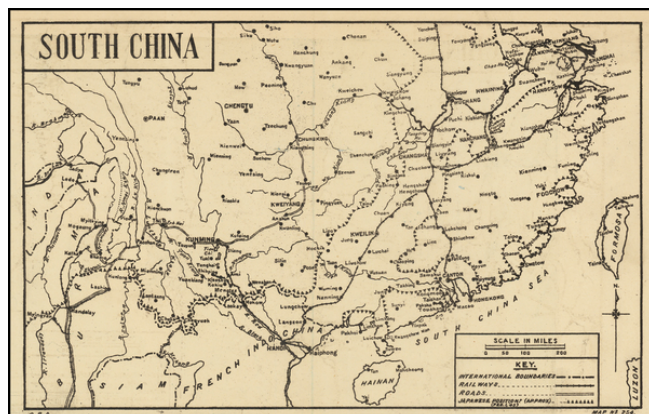

## South China

**Stock#:** 63092  
**Map Maker:** C. P. D.  
**Date:** 1945  
**Place:** India  
**Color:** Uncolored  
**Condition:** VG  
**Size:** 13 x 8 inches  
**Price:** \$ 225.00

#### *Scarce Map of the War in China -- February 1945*

Detailed map of China, published in India for audiences within the British Empire, providing news of the war around the world.

The present map illustrates the Japanese positions in China as of February 1, 1945, along with roads, railways, etc.