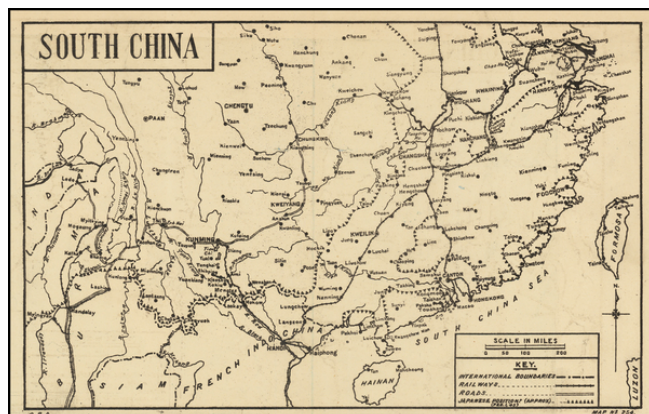

Barry Lawrence Ruderman Antique Maps Inc.

7407 La Jolla Boulevard
La Jolla, CA 92037

www.raremaps.com

(858) 551-8500
blr@raremaps.com

South China

Stock#: 63092
Map Maker: C. P. D.
Date: 1945
Place: India
Color: Uncolored
Condition: VG
Size: 13 x 8 inches
Price: \$245.00

Description:

Scarce Map of the War in China -- February 1945

Detailed map of China, published in India for audiences within the British Empire, providing news of the war around the world.

The present map illustrates the Japanese positions in China as of February 1, 1945, along with roads, railways, etc.