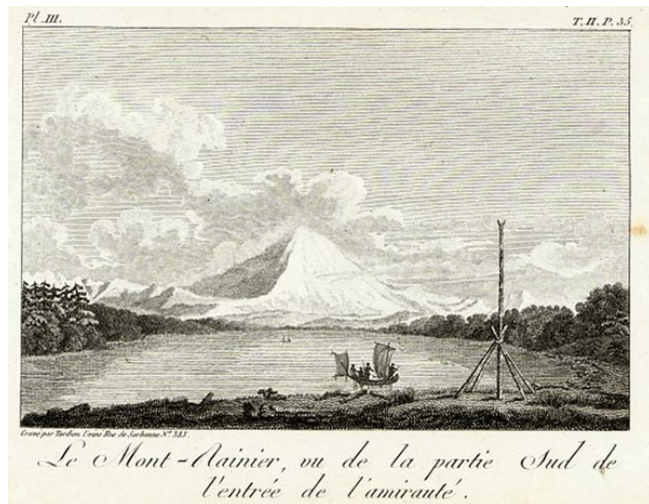

**Barry Lawrence Ruderman
Antique Maps Inc.**

7407 La Jolla Boulevard
La Jolla, CA 92037

www.raremaps.com

(858) 551-8500
blr@raremaps.com

Le Mont-Rainier, ou de la partie Sud de l'entrée de l'amirauté

Stock#: 6309
Map Maker: Vancouver
Date: 1800
Place: Paris
Color: Uncolored
Condition: VG+
Size: 5 x 3.5 inches
Price: SOLD

Description:

Interesting view from the Octavo edition of Vancouver's Voyages. Shows Mount Rainer and Puget Sound.

Detailed Condition: