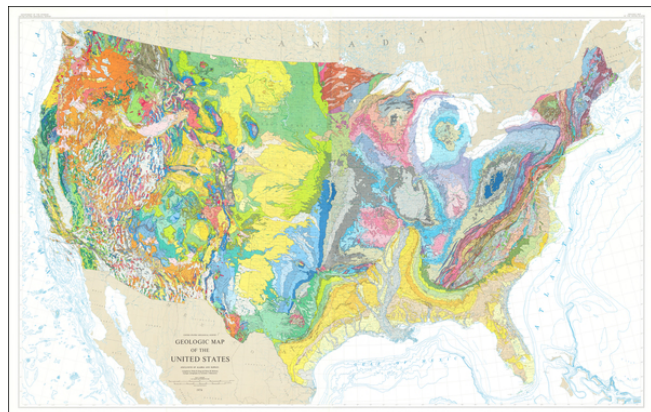

**Stock#:** 63084  
**Map Maker:** U.S. Geological Survey  
**Date:** 1974  
**Place:** Washington, D.C.  
**Color:** Color  
**Condition:** VG+  
**Size:** 81 x 52.5 inches  
**Price:** SOLD

**Description:**

***Geological Wall Map of the United States***

Stunning large format map of the United States, published by the United States Geological Survey.

A symphony of color and detail on a grand scale.

While the map was issued in recent times, it does not appear often in the resale market.