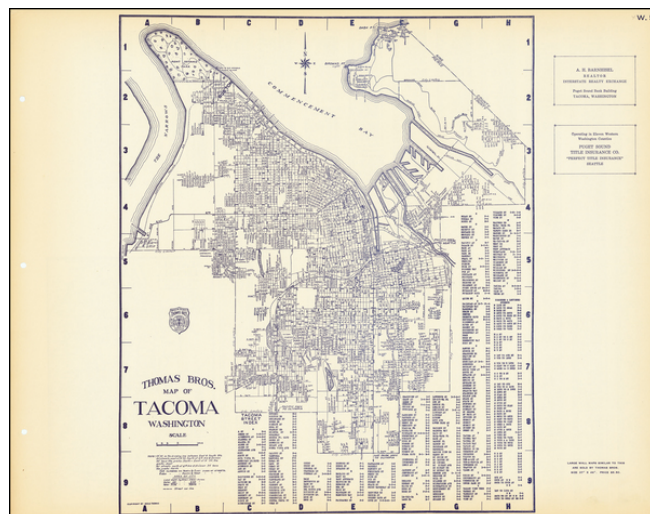

Barry Lawrence Ruderman Antique Maps Inc.

7407 La Jolla Boulevard
La Jolla, CA 92037

www.raremaps.com

(858) 551-8500
blr@raremaps.com

Thomas Bros. Map of Tacoma Washington

Stock#: 63077
Map Maker: Thomas Brothers
Date: 1920
Place: Oakland
Color: Uncolored
Condition: VG+
Size: 15.5 x 18 inches
Price: SOLD

Description:

Detailed early map of Tacoma.

Nice plan of the city including streets, major buildings, railroad lines, etc.

Highway map of the region around Seattle-Tacoma on verso.

Detailed Condition: