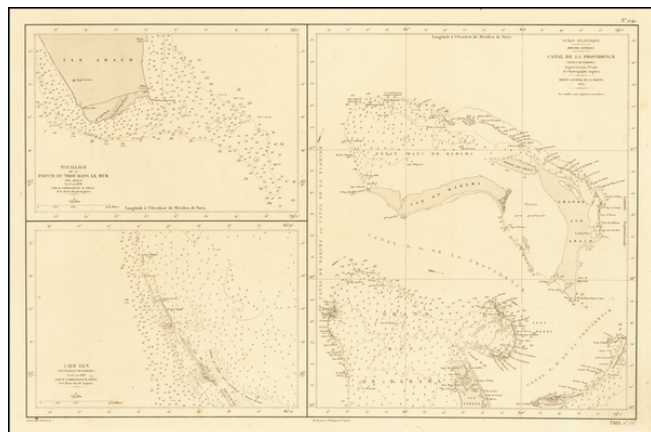

**Barry Lawrence Ruderman  
Antique Maps Inc.**

7407 La Jolla Boulevard  
La Jolla, CA 92037

www.raremaps.com

(858) 551-8500  
blr@raremaps.com

---

**Canal De La Providence (Bancs De Bahama) . . . 1857 [with] Mouillage De La Point Du  
Trou Dans Mur (Ile Abaco) . . . [with] Cay Gun (Grand Banc De Bahama)**

**Stock#:** 63072  
**Map Maker:** Depot de la Marine  
**Date:** 1857  
**Place:** Paris  
**Color:** Uncolored  
**Condition:** VG  
**Size:** 17 x 12 inches  
**Price:** \$575.00

**Description:**

Rare set of 3 regional charts of the Bahamas.

The largest map shows Little Bahama Bank, Little Abaco, Grand Abaco, Bahama Island, and the region extending southward to New Providence and Andros Island. The Second map shows the southern part of Grand Abaco Island. The third map shows Gun Cay.

This is the second time we have ever seen the map.

**Detailed Condition:**