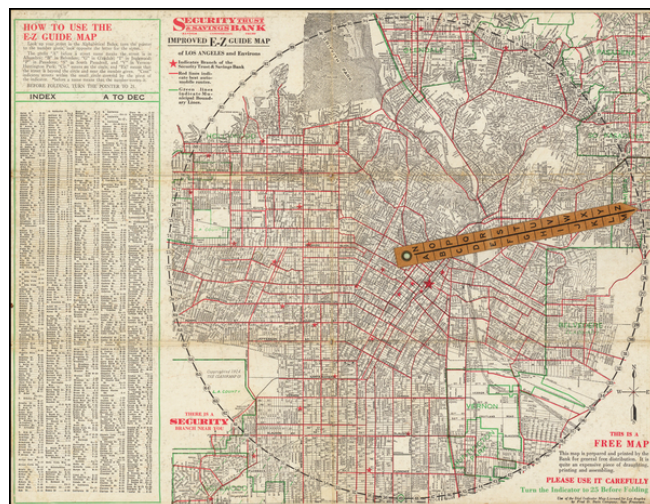

Barry Lawrence Ruderman Antique Maps Inc.

7407 La Jolla Boulevard
La Jolla, CA 92037

www.raremaps.com

(858) 551-8500
blr@raremaps.com

Improved E-Z Guide Map of Los Angeles

Stock#: 63069
Map Maker: Clason
Date: 1924
Place: Los Angeles
Color: Uncolored
Condition: VG
Size: 13 x 13 inches (plus text)
Price: \$225.00

Description:

Rare folding map of Los Angeles and Vicinity, with riveted rotating pointer.

Interesting promotional map for Security Trust & Savings Bank, with an Index and direction on how to use the map, which shows the locations of the bank's branches, Automobile routes and Municipal Boundary Lines.