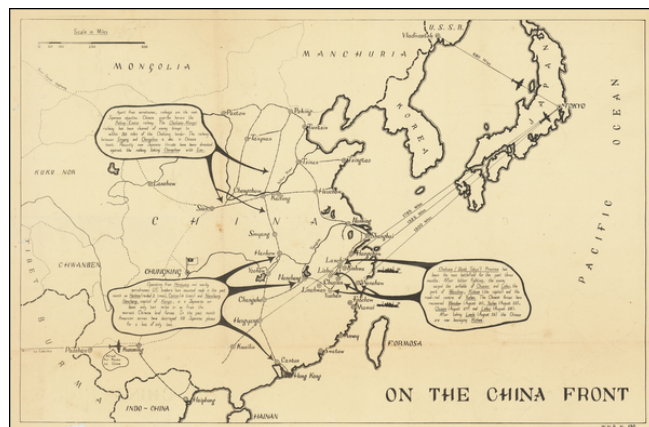

Barry Lawrence Ruderman Antique Maps Inc.

7407 La Jolla Boulevard
La Jolla, CA 92037

www.raremaps.com

(858) 551-8500
blr@raremaps.com

On The China Front

Stock#: 63050
Map Maker: C. P. D.
Date: 1945
Place: India
Color: Uncolored
Condition: VG
Size: 25 x 16 inches
Price: SOLD

Description:

Pro-Red Army Propaganda Map Published in the British Empire

Fascinating WWII broadside propaganda map, published in India, in order to keep the local populous informed about the War.

The map illustrates the theatre of war in China in the Summer of 1942.

The three text bubbles including news regarding:

- The Chekiang ("Bomb Tokyo") Province, where the Japanese and Chinese battled for control of strategic airfields and ports in Chusien, Lishui, Wenchow, Kinhwa and Yushan
- Chinese guerillas harrassing and attacking the Peking-Canton Railway, Chekiang-Kiangsi Railway, and the lines between Sinyang and Chengchow, and between Chengchow and Sian.
- American Bombing raids in southern China, launched from Hengyang, attacking Hankow, Canton, and Nanchang.