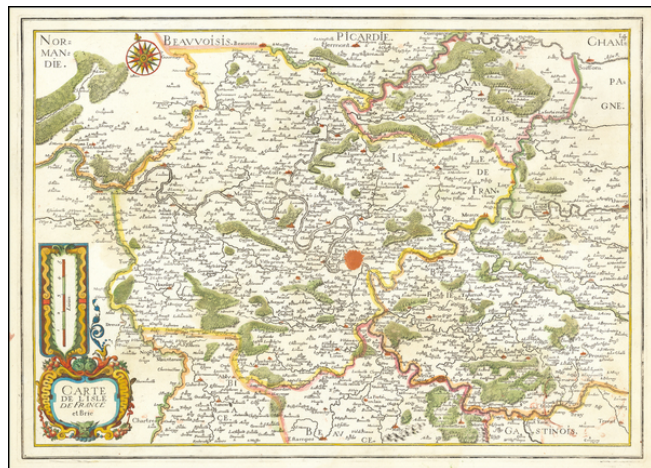

## Carte De L'Isle De France et Brie

**Stock#:** 63042  
**Map Maker:** Tassin  
**Date:** 1637  
**Place:** Paris  
**Color:** Hand Colored  
**Condition:** VG+  
**Size:** 20.5 x 14.5 inches  
**Price:** \$245.00

### Description:

Fine early map of Isle de France and Brie, centered on Paris.

### Detailed Condition:

Minor restortation near centerfold.