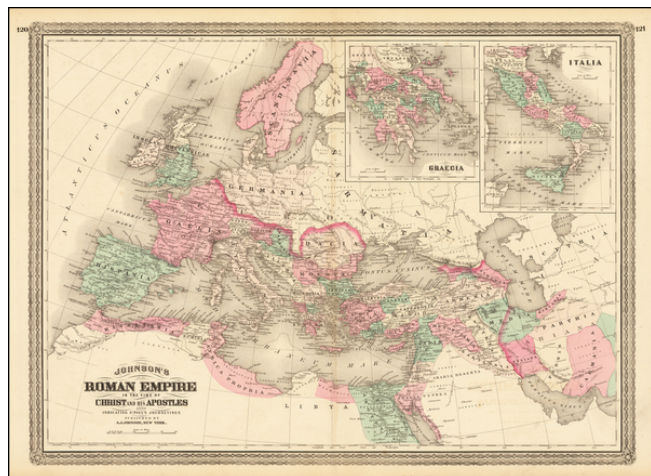

Barry Lawrence Ruderman Antique Maps Inc.

7407 La Jolla Boulevard
La Jolla, CA 92037

www.raremaps.com

(858) 551-8500
blr@raremaps.com

Johnson's Roman Empire in the Times of Christ and the Apostles also Indicating St. Paul's Journeyings

Stock#: 63037
Map Maker: Johnson
Date: 1880
Place: New York
Color: Color
Condition: VG+
Size: 20 x 13 inches
Price: \$145.00

Description:

Large format map of the Roman Empire with insets of Roman Greece and Roman Italy. Includes ancient place names, rivers, mountains, etc.

A marvelous historian's map.

Detailed Condition: