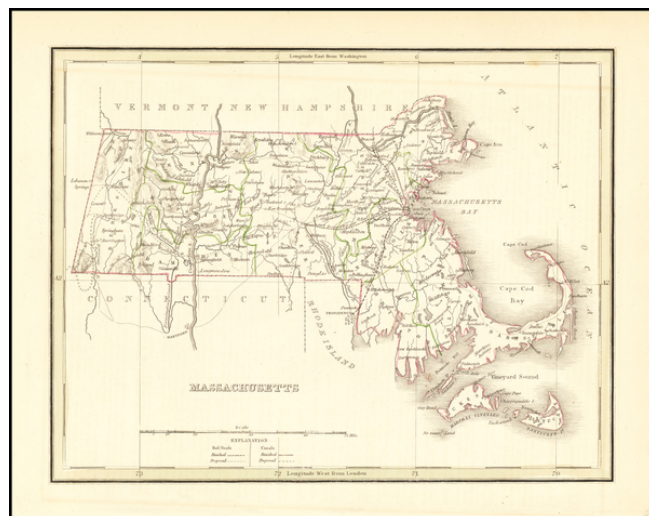

Barry Lawrence Ruderman Antique Maps Inc.

7407 La Jolla Boulevard
La Jolla, CA 92037

www.raremaps.com

(858) 551-8500
blr@raremaps.com

Massachusetts

Stock#: 63036
Map Maker: Bradford
Date: 1835
Place: Boston
Color: Outline Color
Condition: VG+
Size: 10 x 8 inches
Price: \$ 125.00

Description:

Interesting and detailed map of Massachusetts, from an early edition of Bradford's *Comprehensive Atlas*.

The map is colored by counties and shows towns, rivers, lakes, bays, harbors, islands and other important places. Bradford's *Comprehensive Atlas* launched him as one of the prominent cartographic publishers of the period. This and his larger atlases, published first in 1838, were one of the most popular of the period.