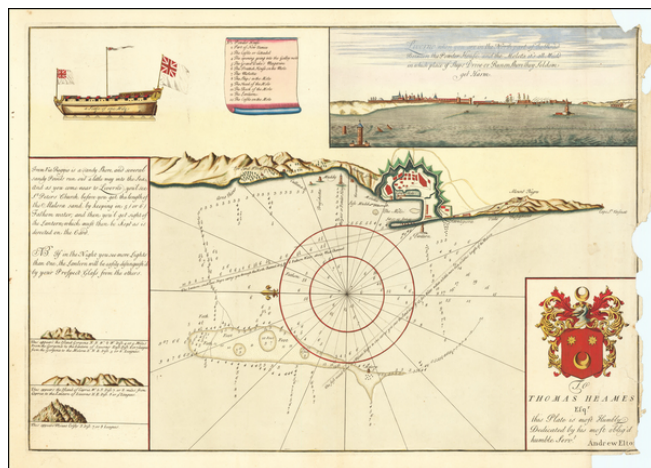

### Description:

***Very rare English chart of Livorno, by Andrew Elton, in superb contemporary hand-color.***

Engraved sea chart of the Tuscan port of Livorno with a view of the town at the top of the sheet. The chart, by Andrew Elton, includes a dedication to Thomas Heames with a magnificent coat of arms.

The primary chart shows numerous depth soundings and compass bearings and includes a magnificent view of the coastline and the town. A further view of the town is included in the upper right of the map, with a caption describing the navigation of the bay and eleven marked points of interest. A further inset in the bottom left of the map shows three islands from various vantage points and describes the lighthouse signals of the area.

In 1730 and 1731, the English merchant mariner, Captain Andrew Elton Jr. issued a series of sea charts of harbors and coastal locations that he had visited during his voyages to the Mediterranean Sea. Each chart was masterfully engraved by Bishop Roberts, an artist who subsequently emigrated to America, where he produced one of the most important early views of Charleston, SC.

**Detailed Condition:**

Full contemporary hand-color (Dutch first half of the 18th century). Some losses to the right edge of the map, barely proceeding inside the neatline. Otherwise Very Good +