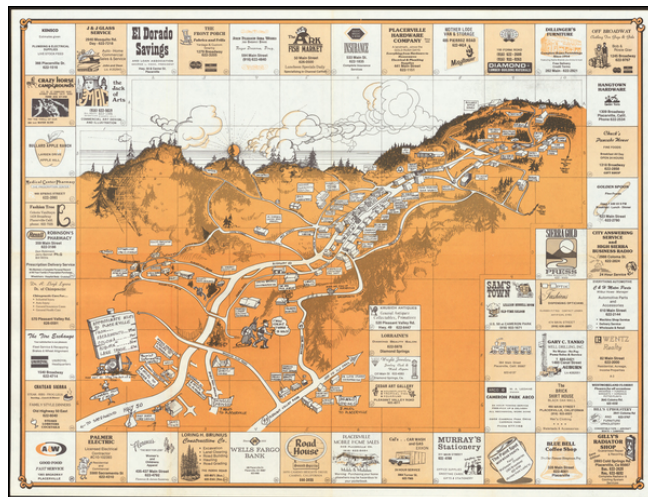

## [Placerville, California]

**Stock#:** 63008  
**Map Maker:** Anonymous  
**Date:** 1975 circa  
**Place:** n.p.  
**Color:** Color  
**Condition:** VG  
**Size:** 24 x 18 inches  
**Price:** \$145.00

### Description:

Lively pictorial advertising map for Placerville, California, issued in the mid-1970s.

We dated the map based upon the Master Charge logo (1969-1979).

The map provides a whimsical look at Placerville, in the foothills of the Sierra Mountains, with lots of advertising, tourist information and local color.

### Detailed Condition:

Laid on a thin archival backing board.