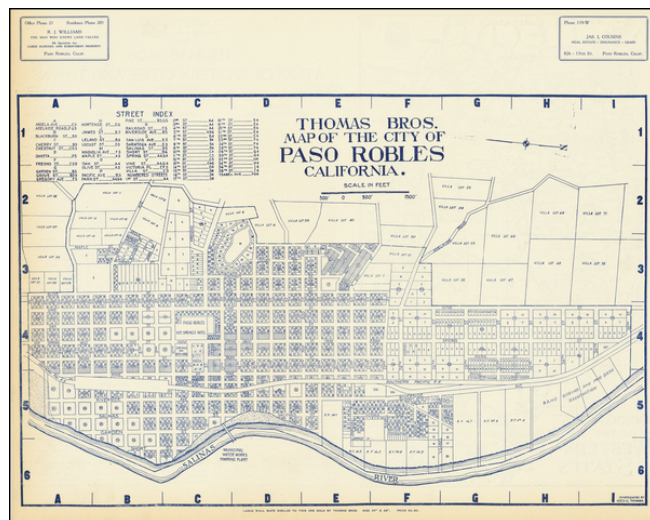

Barry Lawrence Ruderman Antique Maps Inc.

7407 La Jolla Boulevard
La Jolla, CA 92037

www.raremaps.com

(858) 551-8500
blr@raremaps.com

Thomas Bros. Map of the City of Paso Robles California

Stock#: 62980
Map Maker: Thomas Brothers
Date: 1920 circa
Place: Oakland
Color: Uncolored
Condition: VG+
Size: 21 x 14 inches
Price: SOLD

Description:

One of the earliest obtainable maps of Paso Robles

Nice plan of the city, including streets, major buildings, railroad lines, etc.

Highways map of Western States on verso.

Detailed Condition: