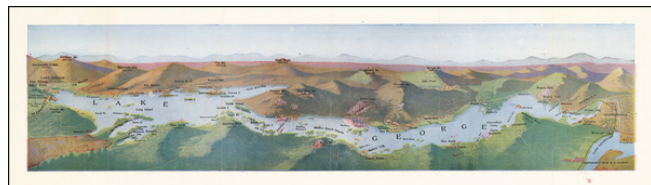

**Barry Lawrence Ruderman
Antique Maps Inc.**

7407 La Jolla Boulevard
La Jolla, CA 92037

www.raremaps.com

(858) 551-8500
blr@raremaps.com

[Lake George] [Lake Champlain on verso]

Stock#: 62950
Map Maker: Knight
Date: 1918
Place: n.p.
Color:
Condition: VG
Size: 28 x 7.8 inches
Price: SOLD

Description:

Scarce view of Lake George, illustrating the Lake, hotels, towns, mountains and historic points of interest, by E.A. Knight.

Includes a map of Lake Champlain on the verso.

Lovely, detailed folding color map of Lake George in New York's Adirondack region from the village of Lake George to Ticonderoga, and showing a bit of Lake Champlain. Shows steamboat routes, mountains, villages, bays, etc.