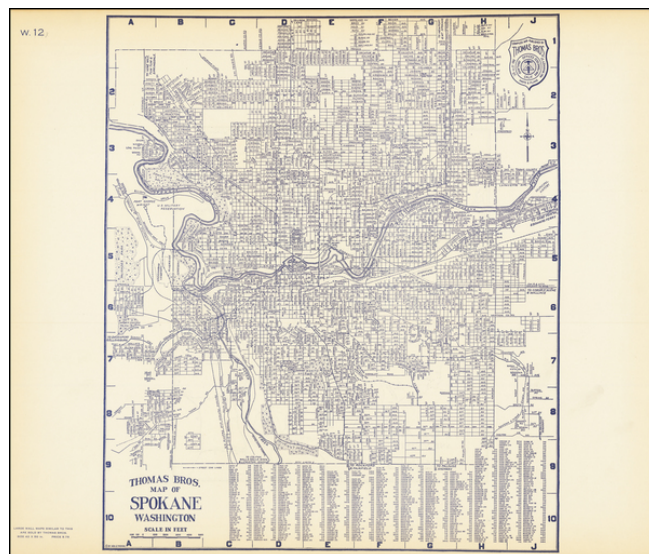

## Thomas Bros. Map of Spokane Washington

**Stock#:** 62934  
**Map Maker:** Thomas Brothers  
**Date:** 1920  
**Place:** Oakland  
**Color:** Uncolored  
**Condition:** VG+  
**Size:** 15.5 x 18 inches  
**Price:** \$65.00

### Description:

One of the earliest obtainable maps of Spokane.

Nice plan of the city including streets, major buildings, railroad lines, etc.

Highways map of the region around Spokane on the verso.