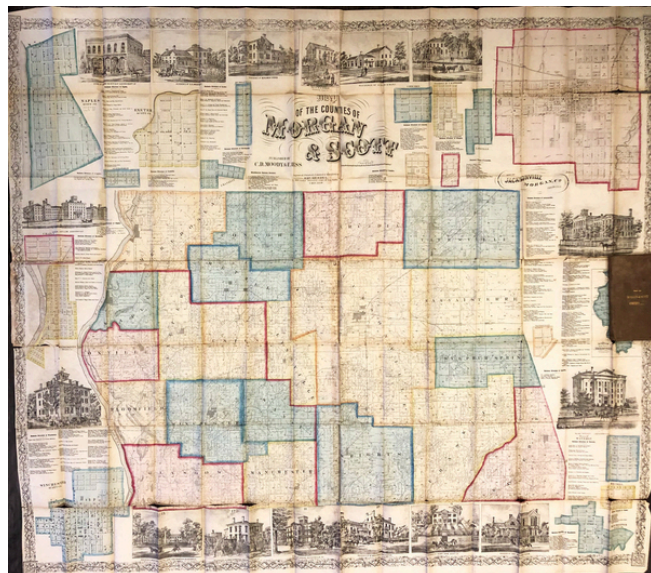

**Barry Lawrence Ruderman
Antique Maps Inc.**

7407 La Jolla Boulevard
La Jolla, CA 92037

www.raremaps.com

(858) 551-8500
blr@raremaps.com

Map of the Counties of Morgan & Scott PUBLISHED by C.D. Moody & F. Hess.

Stock#: 62913
Map Maker: Mendel
Date: 1858
Place: Chicago
Color: Hand Colored
Condition: Good
Size: 48 x 40 inches
Price: SOLD

Description:

Rare large format map of Morgan & Scott Counties, in Illinois, published in Chicago by Edward Mendel.

This is one of the earliest maps printed in Chicago, by one of its earliest mapmakers.

Detailed Condition:

Folding map in original covers. Several fold splits.