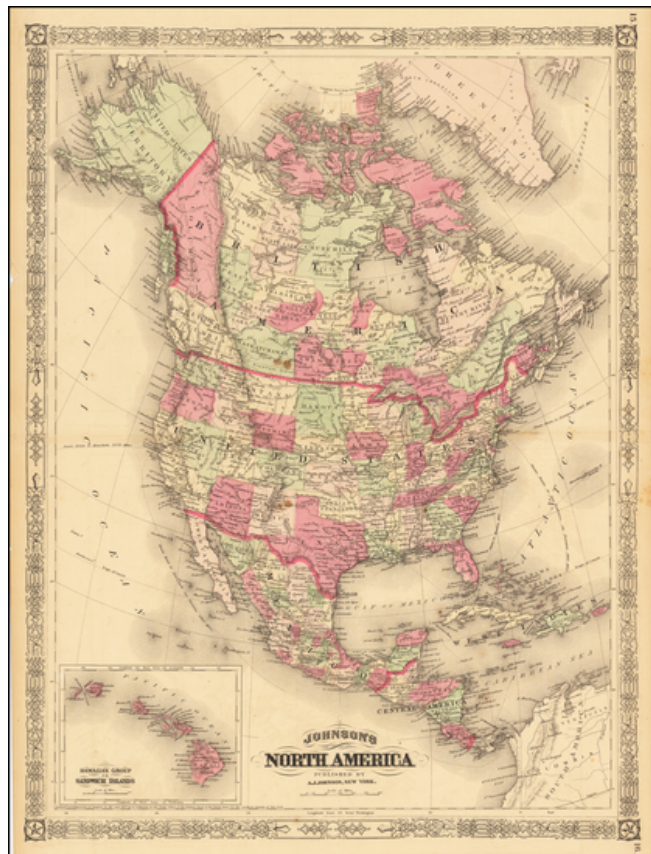

Barry Lawrence Ruderman Antique Maps Inc.

7407 La Jolla Boulevard
La Jolla, CA 92037

www.raremaps.com

(858) 551-8500
blr@raremaps.com

Johnson's North America [with Inset of Hawaii]

Stock#: 62905
Map Maker: Johnson
Date: 1867
Place: New-York
Color: Hand Colored
Condition: VG
Size: 17 x 24 inches inches
Price: \$95.00

Description:

Attractive map of North America, colored by Country or State. Includes the West Indies and a portion of Greenland. Indian Territory shown, along with one Dakota.

Includes large inset map of Hawaiian Group or Sandwich Islands.

Detailed Condition:

**Barry Lawrence Ruderman
Antique Maps Inc.**

7407 La Jolla Boulevard
La Jolla, CA 92037

www.raremaps.com

(858) 551-8500
blr@raremaps.com

Johnson's North America [with Inset of Hawaii]

Minor foxing.