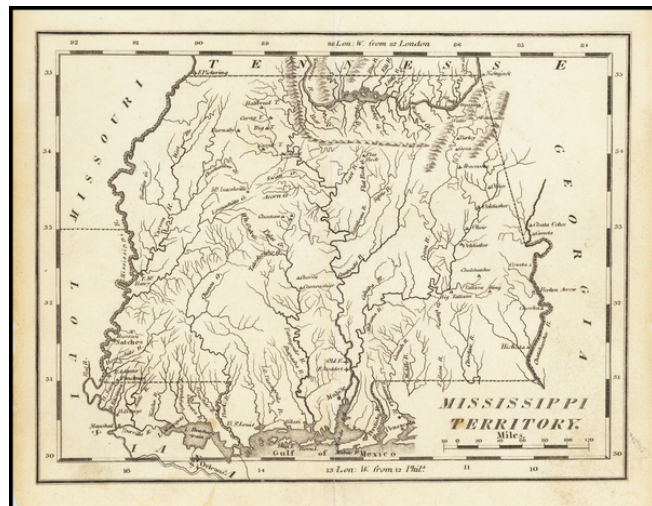

Barry Lawrence Ruderman Antique Maps Inc.

7407 La Jolla Boulevard
La Jolla, CA 92037

www.raremaps.com

(858) 551-8500
blr@raremaps.com

Mississippi Territory

Stock#: 62891
Map Maker: Carey
Date: 1813 circa
Place: Philadelphia
Color: Uncolored
Condition: VG+
Size: 7.5 x 6 inches
Price: \$375.00

Description:

Nice example of Carey's map of Mississippi Territory, illustrating the region prior to the creation of Alabama Territory.

A highly detailed map, which includes towns, roads, rivers, mountains, and many other details.