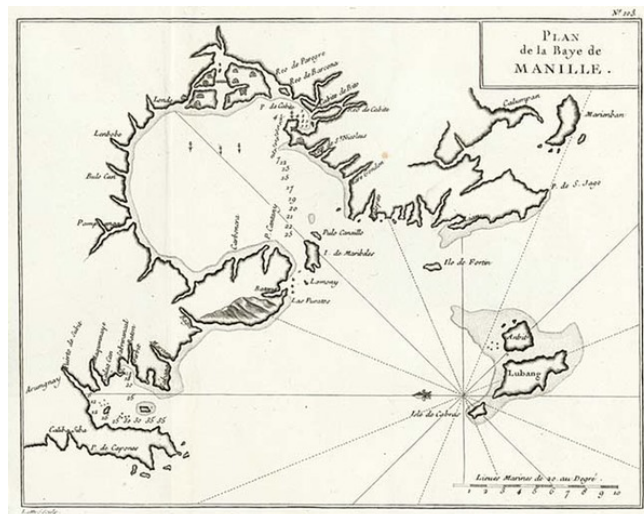

## Plan de la Baye de Manille

**Stock#:** 6288  
**Map Maker:** Anson  
**Date:** 1750  
**Place:** Paris  
**Color:** Uncolored  
**Condition:** VG+  
**Size:** 10 x 8 inches  
**Price:** SOLD

### Description:

Detailed chart of Manilla Bay and environs, including placenames, soundings, etc. From a French edition of Anson's Voyages. One of the best maps of Manilla during the period.