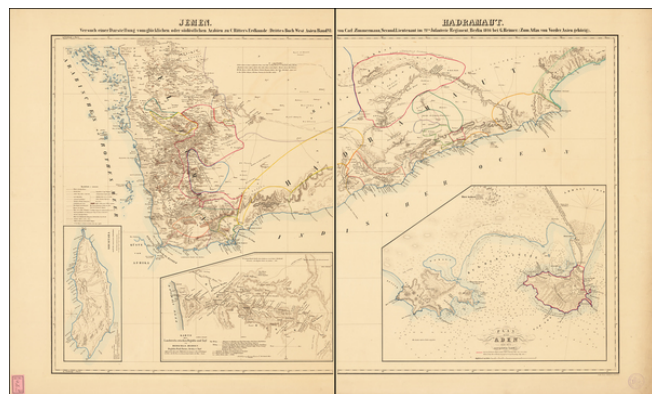

**Barry Lawrence Ruderman  
Antique Maps Inc.**

7407 La Jolla Boulevard  
La Jolla, CA 92037

www.raremaps.com

(858) 551-8500  
blr@raremaps.com

**(Yemen) Jemen. Hadramaut. Versuch einer Darstellung vom glucklichen oder sudostlichen Arabien zu C. Ritter's Erdkunde (Drittes Buch West Asien Band VI) von Carl Zimmermann, Second Lieutenant im 21ten. Infanterie Regiment Berlin 1846 bei G. Reimer (Zum Atlas von Vorder Asien gehorig).**

**Stock#:** 62874  
**Map Maker:** Reimer  
**Date:** 1846  
**Place:** Berlin  
**Color:** Color  
**Condition:**  
**Size:** 38 x 22.5 inches (if joined)  
**Price:** \$275.00

**Description:**

Fine large format map of the southern portion of the Arabian Peninsula.

Includes a large inset plan of Aden, and smaller inset maps of the island of Socotara and a smaller map of the routes to Mecca.

Illustrates the indigenous peoples, towns, topography and trade routes in the region.