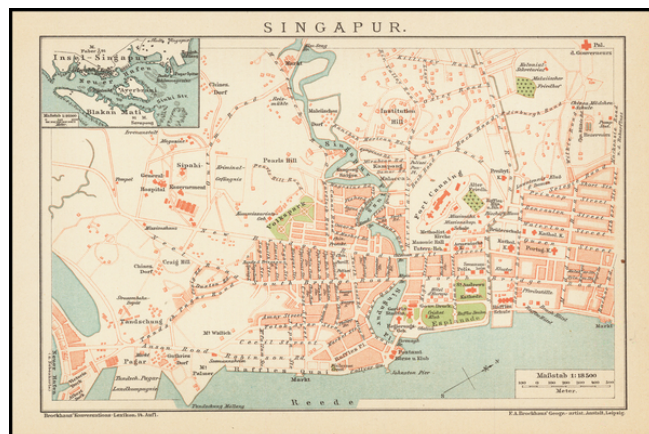

Barry Lawrence Ruderman Antique Maps Inc.

7407 La Jolla Boulevard
La Jolla, CA 92037

www.raremaps.com

(858) 551-8500
blr@raremaps.com

Singapur

Stock#: 62871
Map Maker: Brockhaus
Date: 1894
Place: Leipzig
Color: Color
Condition: VG+
Size: 9 x 6 inches
Price: SOLD

Description:

Detailed map of Singapore, from Brockhaus's *Konversations-Lexikon*.

The map extends from Albert Street to Victoria Dock (East-West), and Killiney Road to Johnston Pier (North-South).

Detailed Condition: