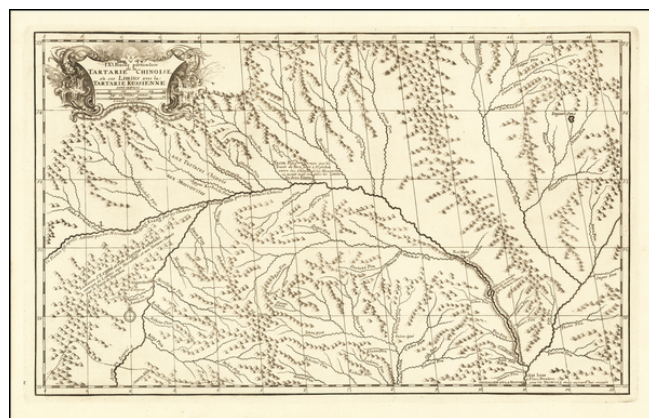

**Stock#:** 62862  
**Map Maker:** d'Anville  
**Date:** 1732  
**Place:** Paris  
**Color:** Uncolored  
**Condition:** VG+  
**Size:** 19 x 11.5 inches  
**Price:** \$145.00

**Description:**

Fine example of D'Anville's map of the region just north of Mongolia.