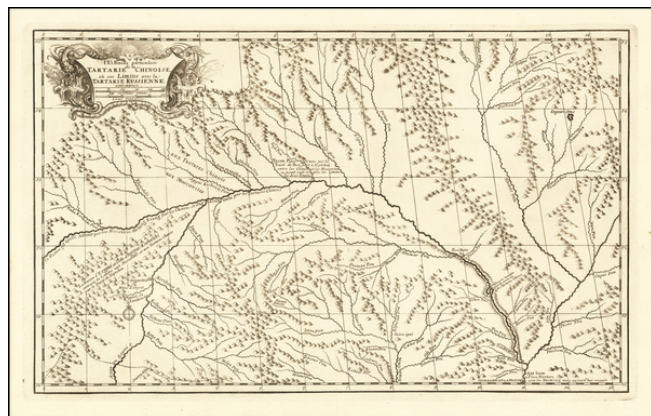

**Stock#:** 62862  
**Map Maker:** d'Anville  
**Date:** 1732  
**Place:** Paris  
**Color:** Uncolored  
**Condition:** VG+  
**Size:** 19 x 11.5 inches  
**Price:** \$ 125.00

**Description:**

Fine example of D'Anville's map of the region just north of Mongolia.