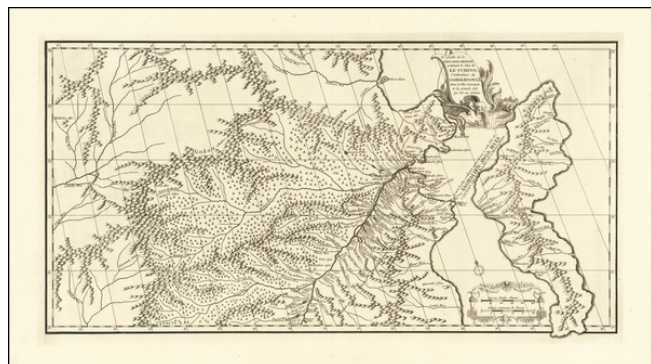

**Barry Lawrence Ruderman  
Antique Maps Inc.**

7407 La Jolla Boulevard  
La Jolla, CA 92037

www.raremaps.com

(858) 551-8500  
blr@raremaps.com

---

**Xe. feuille de la Tartarie Chinoise contenant le Pais de Ke-Tching l'embouchure du  
Saghalien- Oula dans la Mer Orientale, et la grande Isle qui est au dedans**

**Stock#:** 62834  
**Map Maker:** d'Anville  
**Date:** 1732  
**Place:** Paris  
**Color:** Uncolored  
**Condition:** VG+  
**Size:** 23 x 11.5 inches  
**Price:** \$ 140.00

**Description:**

nFine example of D'Anville's map of the of the easternmost part of Chinese Tartary (now Sakhalin Island and Northeastern Russia).

Shows roads, villages, mountains, rivers and other details. Decorative cartouche.

**Detailed Condition:**