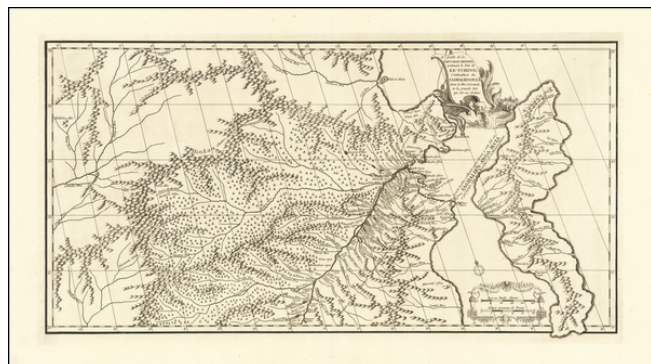

**Barry Lawrence Ruderman  
Antique Maps Inc.**

7407 La Jolla Boulevard  
La Jolla, CA 92037

www.raremaps.com

(858) 551-8500  
blr@raremaps.com

---

**Xe. feuille de la Tartarie Chinoise contenant le Pais de Ke-Tching l'embouchure du  
Saghalien- Oula dans la Mer Orientale, et la grande Isle qui est au dedans**

**Stock#:** 62834  
**Map Maker:** d'Anville  
**Date:** 1732  
**Place:** Paris  
**Color:** Uncolored  
**Condition:** VG+  
**Size:** 23 x 11.5 inches  
**Price:** \$145.00

**Description:**

nFine example of D'Anville's map of the of the easternmost part of Chinese Tartary (now Sakhalin Island and Northeastern Russia).

Shows roads, villages, mountains, rivers and other details. Decorative cartouche.

**Detailed Condition:**