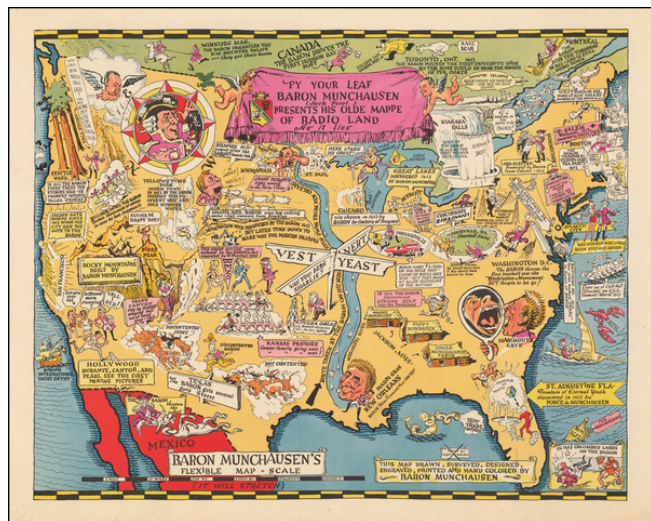

## Py Your Leaf Baron Munchausen (Jack Pearl) Presents His Old Mappe of Radio Land as it lies

**Stock#:** 62831  
**Map Maker:** Cravath  
**Date:** 1932 circa  
**Place:** n.p.  
**Color:** Color  
**Condition:** VG+  
**Size:** 21.5 x 17 inches  
**Price:** SOLD

### Description:

***This Map Drawn, Surveyed, Designed, Engraved and Hand Colored By Barohn Munchhausen***

Lively pictorial map of the United States, filled with humorous vignettes relating to the Baron Munchausen radio show.

As noted by David Rumsey

*Created by Jack Pearl, based on the Baron Munchausen radio show character. Map shows adventures and exploits of Baron Munchausen in the United States, filled with humorous vignettes and notations. Shows rivers, forests, some historical events, sport and recreational activities. Date estimated.*