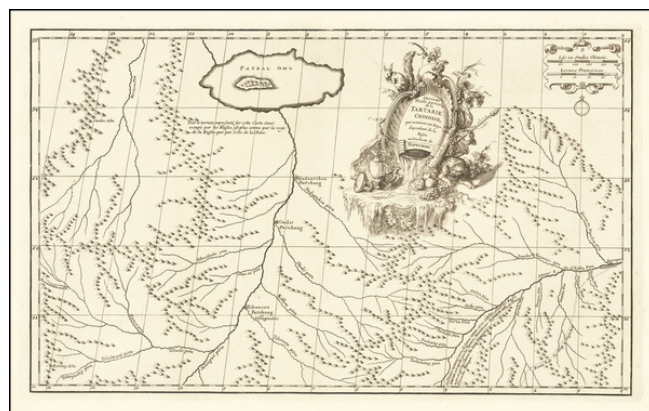

**Stock#:** 62817  
**Map Maker:** d'Anville  
**Date:** 1732  
**Place:** Paris  
**Color:** Uncolored  
**Condition:** VG+  
**Size:** 19 x 11.5 inches  
**Price:** \$145.00

**Description:**

Fine example of D'Anville's map of the region just north of Mongolia.

Shows a number of rivers and a few settlements and the road from Niptchou or Nerzinskoi to Beijing, beginning in eastern part of the map. Decorative cartouche.

In 1765, an anonymous French writer described Nerzinskoi as a "city state of the Grand Duke of Muscovy to Siberia, the provincial capital of the Nerz dows. It is fortified, provided with a good garrison and inhabited by Pagans who live under the protection of th Czar."