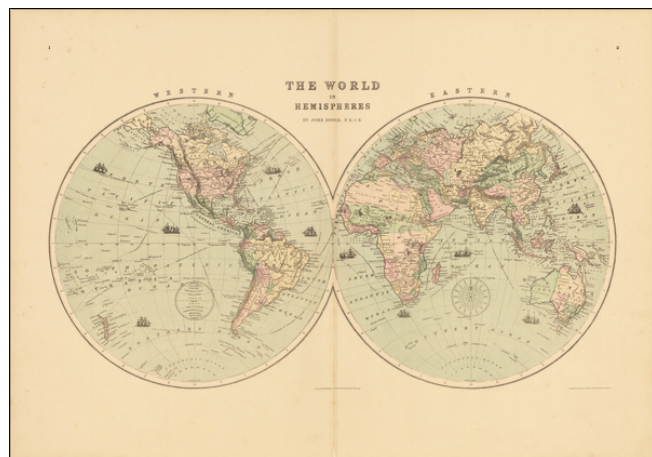

Barry Lawrence Ruderman Antique Maps Inc.

7407 La Jolla Boulevard
La Jolla, CA 92037

www.raremaps.com

(858) 551-8500
blr@raremaps.com

The World In Hemispheres . . .

Stock#: 62790
Map Maker: Williams
Date: 1873
Place: New York
Color: Color
Condition: VG+
Size: 24 x 17 inches
Price: SOLD

Description:

Striking map of the World, from J David Williams' *People's Pictorial Atlas*.

The Oceans include vignettes of Clipper Ships tracking the major commercial routes of the Atlantic, Pacific and Indian Oceans.