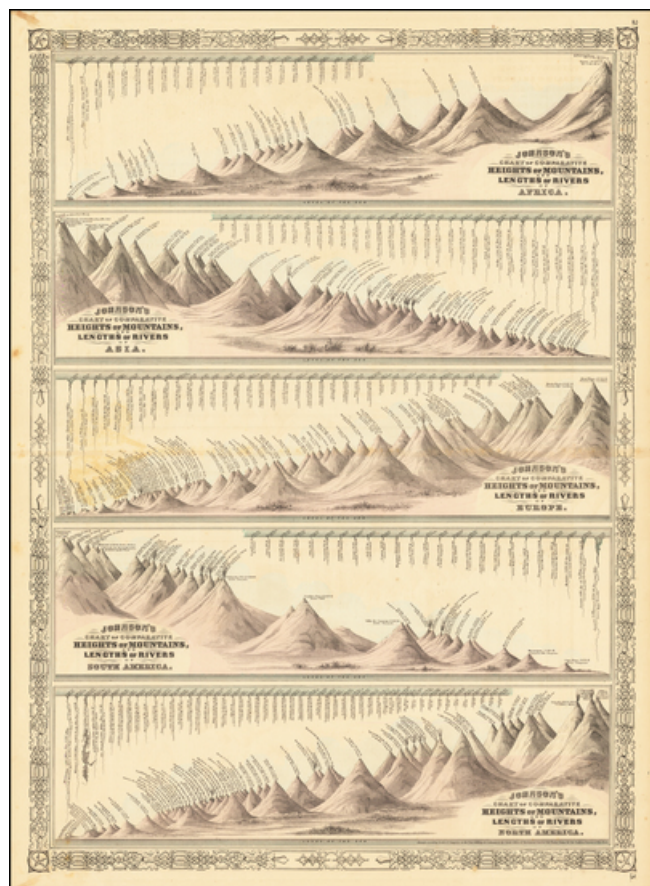

Barry Lawrence Ruderman Antique Maps Inc.

7407 La Jolla Boulevard
La Jolla, CA 92037

www.raremaps.com

(858) 551-8500
blr@raremaps.com

Johnson's Chart of Comparative Heights of Mountains and Lengths of Rivers of Africa (and Asia, Europe, South America & North America)

Stock#: 62789
Map Maker: Johnson
Date: 1875
Place: New York
Color: Hand Colored
Condition: VG
Size: 17 x 23 inches
Price: \$145.00

Description:

Interesting set of 5 comparative charts of the Mountains & Rivers of the World, presented here in a relatively scarce vertical format and organized by continent.

A nice example of a chart, which is frequently damaged.

Detailed Condition: