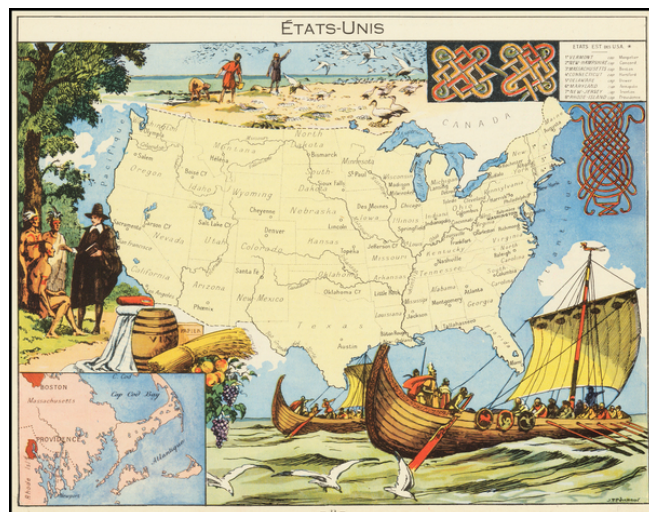

## [United States] États-Unis

**Stock#:** 62774  
**Map Maker:** Pinchon  
**Date:** 1950  
**Place:** Paris  
**Color:** Color  
**Condition:** VG+  
**Size:** 11 x 8.5 inches  
**Price:** \$ 125.00

### Description:

Decorative pictorial map of the United States, published by Children's book artist JP Pinchon.