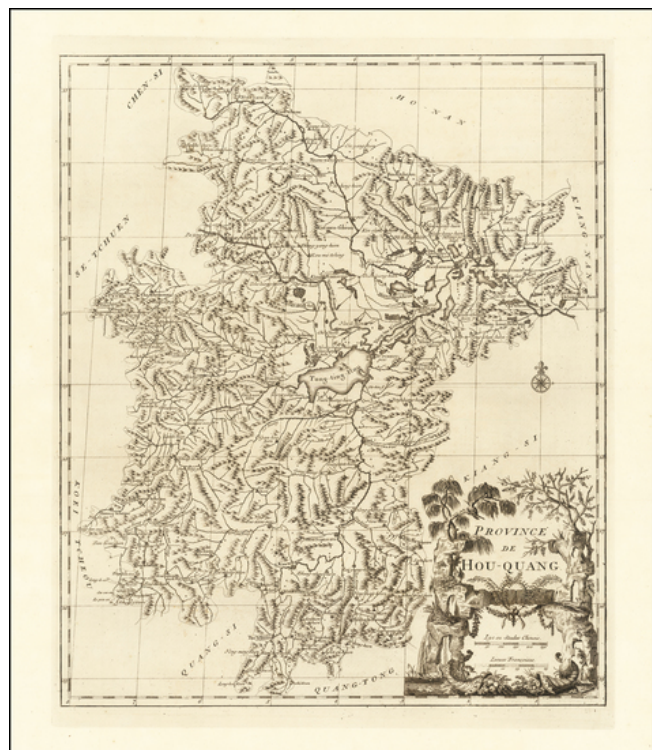

Barry Lawrence Ruderman Antique Maps Inc.

7407 La Jolla Boulevard
La Jolla, CA 92037

www.raremaps.com

(858) 551-8500
blr@raremaps.com

Province De Hou-Quang

Stock#: 62753
Map Maker: d'Anville
Date: 1732
Place: Paris
Color: Uncolored
Condition: VG+
Size: 16 x 19.5 inches
Price: \$165.00

Description:

Fine example of D'Anville's map of the Hubei Region.

Shows the source of the Yang-tse -Kiang River in Lake Tong-ting-Hou, along with the regional capital city of Wuhan (called Ou-Tchang-Fou) on this map.

D'Anville's map appeared in du Halde's *Description géographique historique...de l'Empire de la Chine et de la Tartarie Chinoise*. Based on Jesuit sources, D'Anville's maps remained the definitive European rendering of China's provinces until the end of the 19th century.