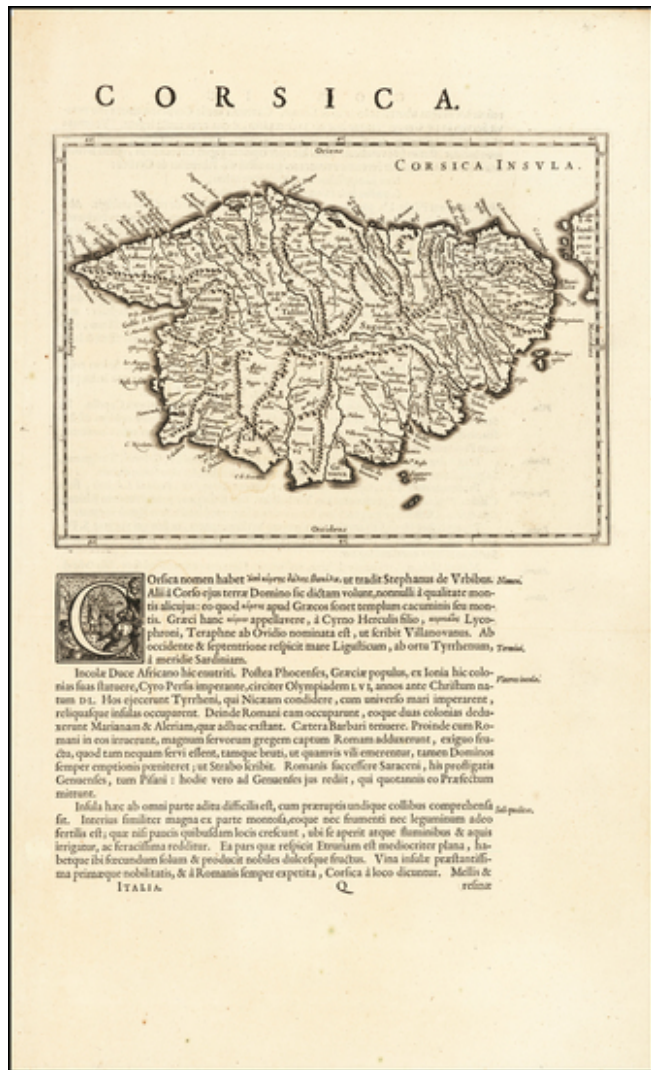

## Corsica

**Stock#:** 62752  
**Map Maker:** Blaeu  
**Date:** 1635  
**Place:** Amsterdam  
**Color:** Uncolored  
**Condition:** VG+  
**Size:** 9.5 x 7 inches (plus text)  
**Price:** SOLD

### Description:

Nice example of Willem Blaeu's map of Corsica, set in a page of text.

Fine dark impression and clean wide margins.