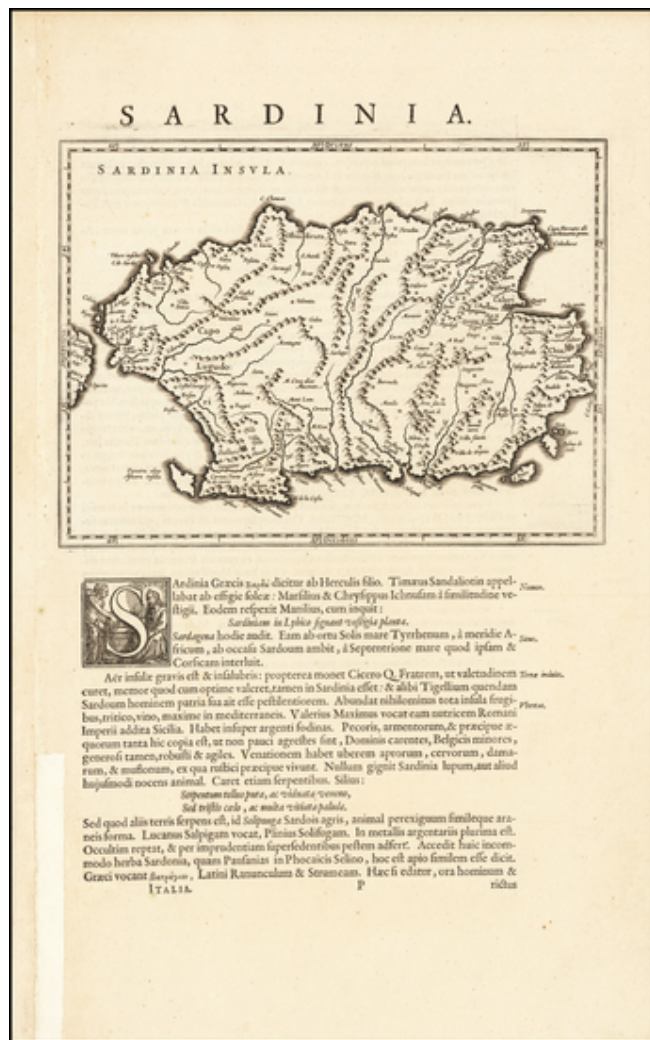

Barry Lawrence Ruderman Antique Maps Inc.

7407 La Jolla Boulevard
La Jolla, CA 92037

www.raremaps.com

(858) 551-8500
blr@raremaps.com

Sardinia

Stock#: 62751
Map Maker: Blaeu

Date: 1635
Place: Amsterdam
Color: Uncolored
Condition: VG+
Size: 9.5 x 7 inches (plust text)

Price: \$ 120.00

Description:

Nice example of Willem Blaeu's map of Sardinia, set in a page of text.

Fine dark impression and clean wide margins.

Detailed Condition: