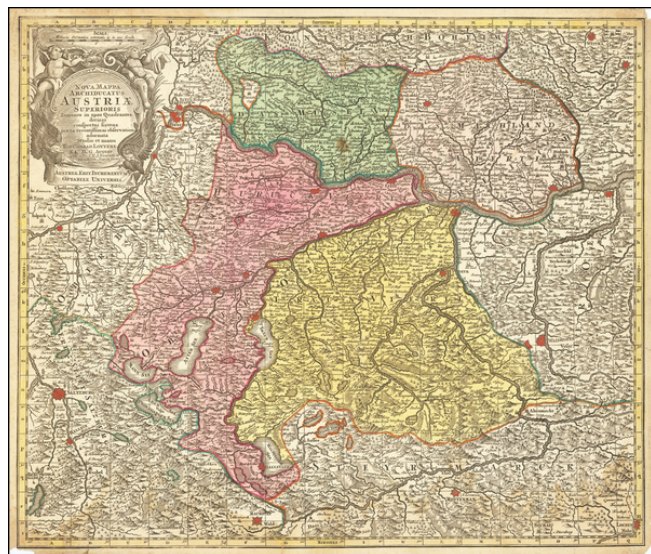

**Barry Lawrence Ruderman  
Antique Maps Inc.**

7407 La Jolla Boulevard  
La Jolla, CA 92037

www.raremaps.com

(858) 551-8500  
blr@raremaps.com

**[Austria] Nova Mappa Archiducatus Austriae Superioris Ditiones in suos Quadrantes  
divisas conspectui sistens . . . .**

**Stock#:** 62749  
**Map Maker:** Lotter  
**Date:** 1760  
**Place:** Augsburg  
**Color:** Hand Colored  
**Condition:** Good  
**Size:** 23 x 19 inches  
**Price:** \$ 245.00

**Description:**

Highly detailed regional map, centered on the course of the Danube River, from Ips to Braunau.

Also shows Salzburg, Rachstats, Rottenman, Loeben, Waiddhofen, Zwetl, Weitra and Passau. Ornate cartouche.

**Detailed Condition:**

Minor paper chips at the top right and bottom right corners and some light soiling.