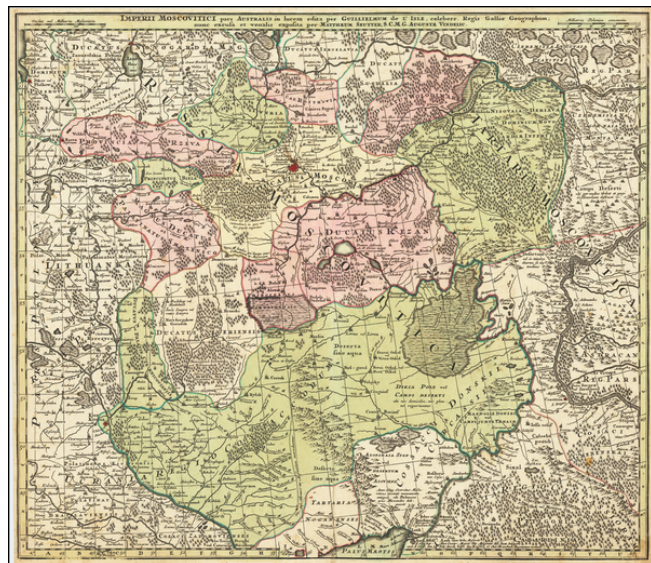

## Imperii Moscovitici pars Australis in lucem edita . . .

**Stock#:** 62690  
**Map Maker:** Seutter  
**Date:** 1730  
**Place:** Augsburg  
**Color:** Hand Colored  
**Condition:** VG  
**Size:** 23 x 20 inches  
**Price:** \$ 265.00

#### Centered on Moscow

Detailed map of Southern Russia, including the Ukraine, Cosack Regions and the Southern part of Moscovie.

Includes towns, roads, rivers, lakes, mountains, castles, forests and other details.