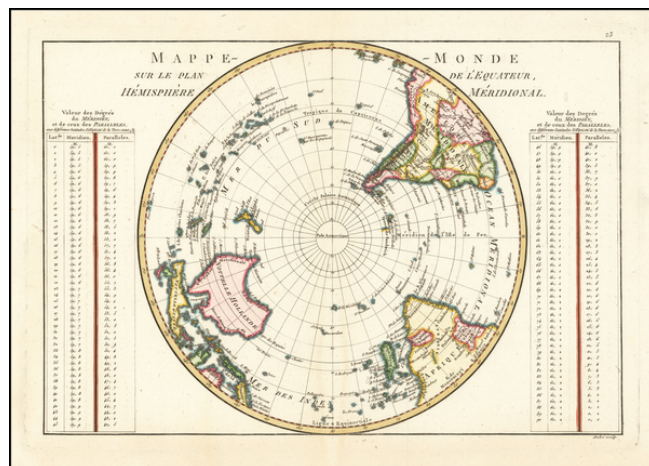

Barry Lawrence Ruderman Antique Maps Inc.

7407 La Jolla Boulevard
La Jolla, CA 92037

www.raremaps.com

(858) 551-8500
blr@raremaps.com

Mappe-Monde Sur Le Plan De L'Equateur Hemisphere Meridionale

Stock#: 62688
Map Maker: Bonne
Date: 1787
Place: Paris
Color: Hand Colored
Condition: VG+
Size: 13.5 x 9 inches
Price: SOLD

Description:

Attractive 18th Century map of the Southern Hemisphere, published by Rigobert Bonne, the Royal Hydrographer.

Bonne's atlas, which was issued in several editions, was one of the most commercially successful atlases of the 18th Century. Excellent pre-Antarctica map. Van Dieman's Land is still attached to the mainland.