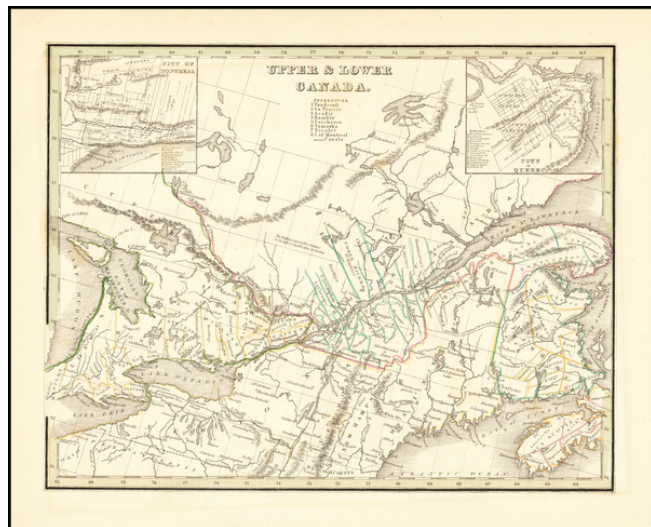

## Upper & Lower Canada

**Stock#:** 62663  
**Map Maker:** Bradford  
**Date:** 1835  
**Place:** Boston  
**Color:** Outline Color  
**Condition:** VG  
**Size:** 10 x 8 inches  
**Price:** SOLD

### Description:

Interesting regional map of Canada, from the Great Lakes to the Bay of Fundy and the St. Lawrence River.  
Large insets of Montreal and Quebec City.