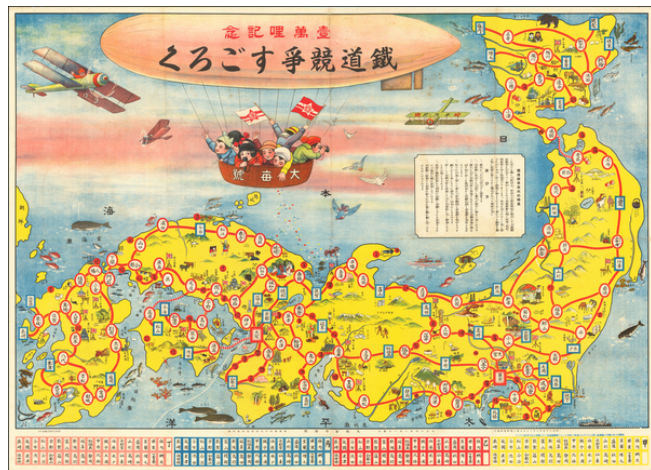

**Barry Lawrence Ruderman
Antique Maps Inc.**

7407 La Jolla Boulevard
La Jolla, CA 92037

www.raremaps.com

(858) 551-8500
blr@raremaps.com

(Pictorial Gameboard Map of Japan) Tetsudō kyōsō Sugoroku

Stock#: 62615
Map Maker: Anonymous
Date: 1925
Place: Japan
Color: Color
Condition: VG
Size: 41 x 29.5 inches
Price: SOLD

Description:

Scarce pictorial gameboard map of Japan, published in Japan in 1925.

The map features early depictions of aircraft in Japan, with a group of children in an airship figuring prominently in the composition. The game celebrates fisheries and whaling in the country as well.

The route around the map has no clear beginning or endpoint but mostly follows Japan's railroad network.

Detailed Condition: