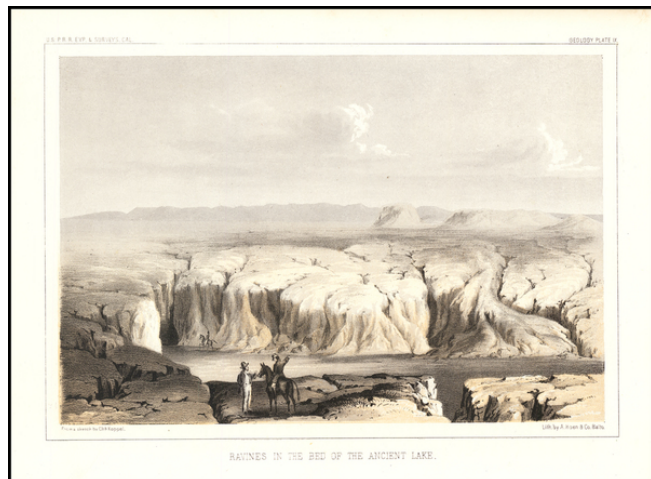

Barry Lawrence Ruderman Antique Maps Inc.

7407 La Jolla Boulevard
La Jolla, CA 92037

www.raremaps.com

(858) 551-8500
blr@raremaps.com

Ravines in the Bed of the Ancient Lake

Stock#: 62610
Map Maker: U.S. Pacific RR Survey
Date: 1856
Place: Washington
Color: Uncolored
Condition: VG
Size: 9 x 7.5 inches
Price: \$35.00

Description:

Interesting view showing a dry lake bed on the Arizona/California Border.

The view was engraved by Charles Koppel for the *Reports of Explorations and Surveys To Ascertain The Most Practicable and Economical Route For A Railroad From The Mississippi River To the Pacific Ocean*, which was conducted by the Secretary of War.