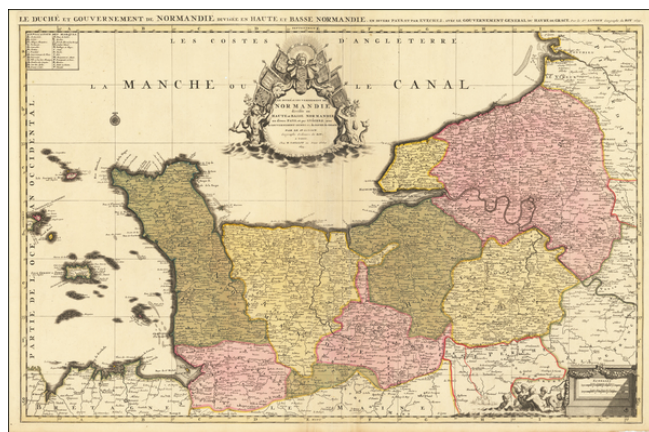

**Barry Lawrence Ruderman  
Antique Maps Inc.**

7407 La Jolla Boulevard  
La Jolla, CA 92037

www.raremaps.com

(858) 551-8500  
blr@raremaps.com

---

**Le Duché et Gouvernement De Normandie Divisee En Haute et Basse Normandie. . .  
1695**

**Stock#:** 62572  
**Map Maker:** Jaillot  
**Date:** 1695  
**Place:** Paris  
**Color:** Hand Colored  
**Condition:** Good  
**Size:** 34 x 22 inches  
**Price:** SOLD

**Description:**

Remarkable large format map of Normandie, in old color. Colored by regions.

Ornate cartouche with coats of arms and smaller second cartouche.

**Detailed Condition:**

Old color. Outlines of greens oxidized and cracked, with archival reinforcement on verso. A bit of misfolding and some cracking due to the verdigris, supported on the verso with archival tape.