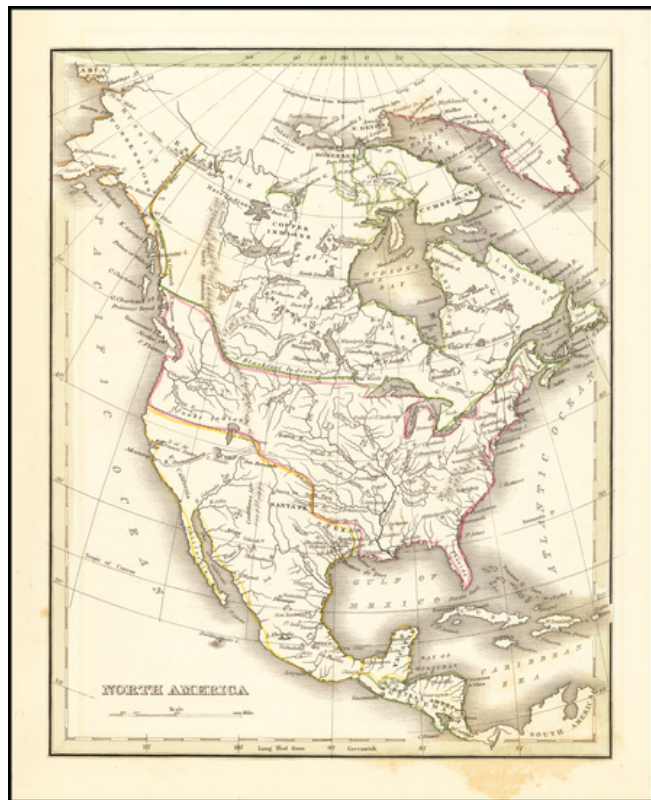

**Barry Lawrence Ruderman
Antique Maps Inc.**

7407 La Jolla Boulevard
La Jolla, CA 92037

www.raremaps.com

(858) 551-8500
blr@raremaps.com

North America [Republic of Texas!]

Stock#: 62544
Map Maker: Bradford
Date: 1835
Place: Boston
Color: Outline Color
Condition: VG
Size: 8 x 10 inches
Price: SOLD

Description:

Detailed map of North America, showing the Republic of Texas, 54-40 or Fight Oregon Territorial Border and Upper California as part of Mexico.

Austin, Houston and a number of other early details in Texas are shown.