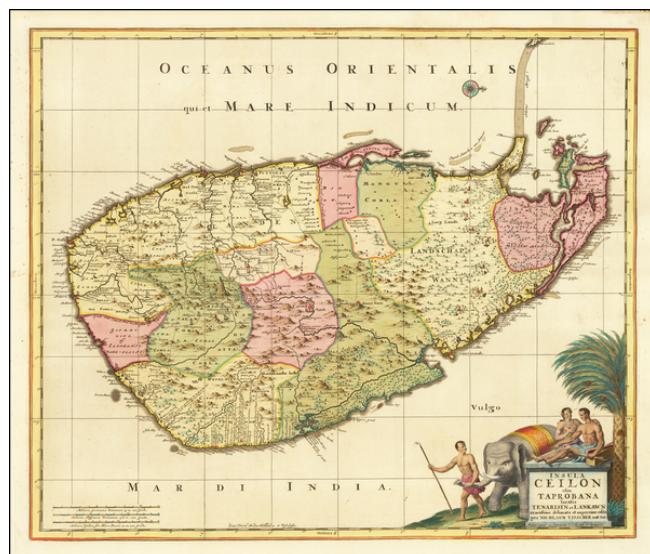

**Barry Lawrence Ruderman
Antique Maps Inc.**

7407 La Jolla Boulevard
La Jolla, CA 92037

www.raremaps.com

(858) 551-8500
blr@raremaps.com

**Insula Ceilon olim Taprobana Incolis Tenarisin et Lankawn exactissime deleineata
nuperrime edita . . .**

Stock#: 62540op
Map Maker: Schenk / Visscher I
Date: 1700 circa
Place: Amsterdam
Color: Hand Colored
Condition: VG+
Size: 23 x 19.5 inches
Price: \$ 975.00

Description:

Fine large format map of Sri Lanka, first published in Amsterdam by Nicolas Visscher and later re-issued by Schenk.

One of the largest atlas maps of Sri Lanka, with a striking cartouche, embellished with an elephant and local Sri Lankans.

Detailed Condition: