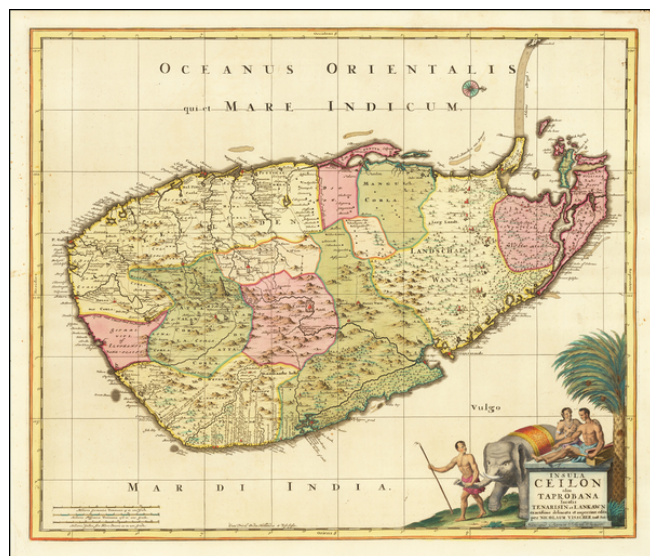

**Barry Lawrence Ruderman  
Antique Maps Inc.**

7407 La Jolla Boulevard  
La Jolla, CA 92037

www.raremaps.com

(858) 551-8500  
blr@raremaps.com

**Insula Ceilon olim Taprobana Incolis Tenarisin et Lankawn exactissime deleineata  
nuperrime edita . . .**

**Stock#:** 62540op  
**Map Maker:** Schenk / Visscher I  
**Date:** 1700 circa  
**Place:** Amsterdam  
**Color:** Hand Colored  
**Condition:** VG+  
**Size:** 23 x 19.5 inches  
**Price:** \$1,100.00

**Description:**

Fine large format map of Sri Lanka, first published in Amsterdam first published by Nicolas Visscher and later re-issued by Schenk.

One of the largest atlas maps of Sri Lanka, with a striking cartouche, embellished with an elephant and local Sri Lankans.