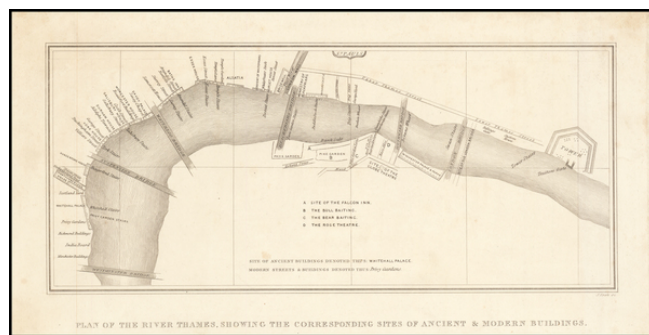

Stock#: 62533
Map Maker: Bentley
Date: 1847
Place: London
Color: Uncolored
Condition: Good
Size: 10 x 5 inches
Price: \$125.00

Description:

Interesting antique historical map of the Thames at Central London, from Jesse's *Memorials of London*, undated but 1847.

The map compares the sites of then-modern London with ancient and medieval landmarks.

"Site of Ancient Buildings Denoted Thus: WHITEHALL PALACE."

"Modern Streets & Buildings Denoted Thus: *Privy Gardens*."

Detailed Condition:

Tipped at all four corners on to a card backing.